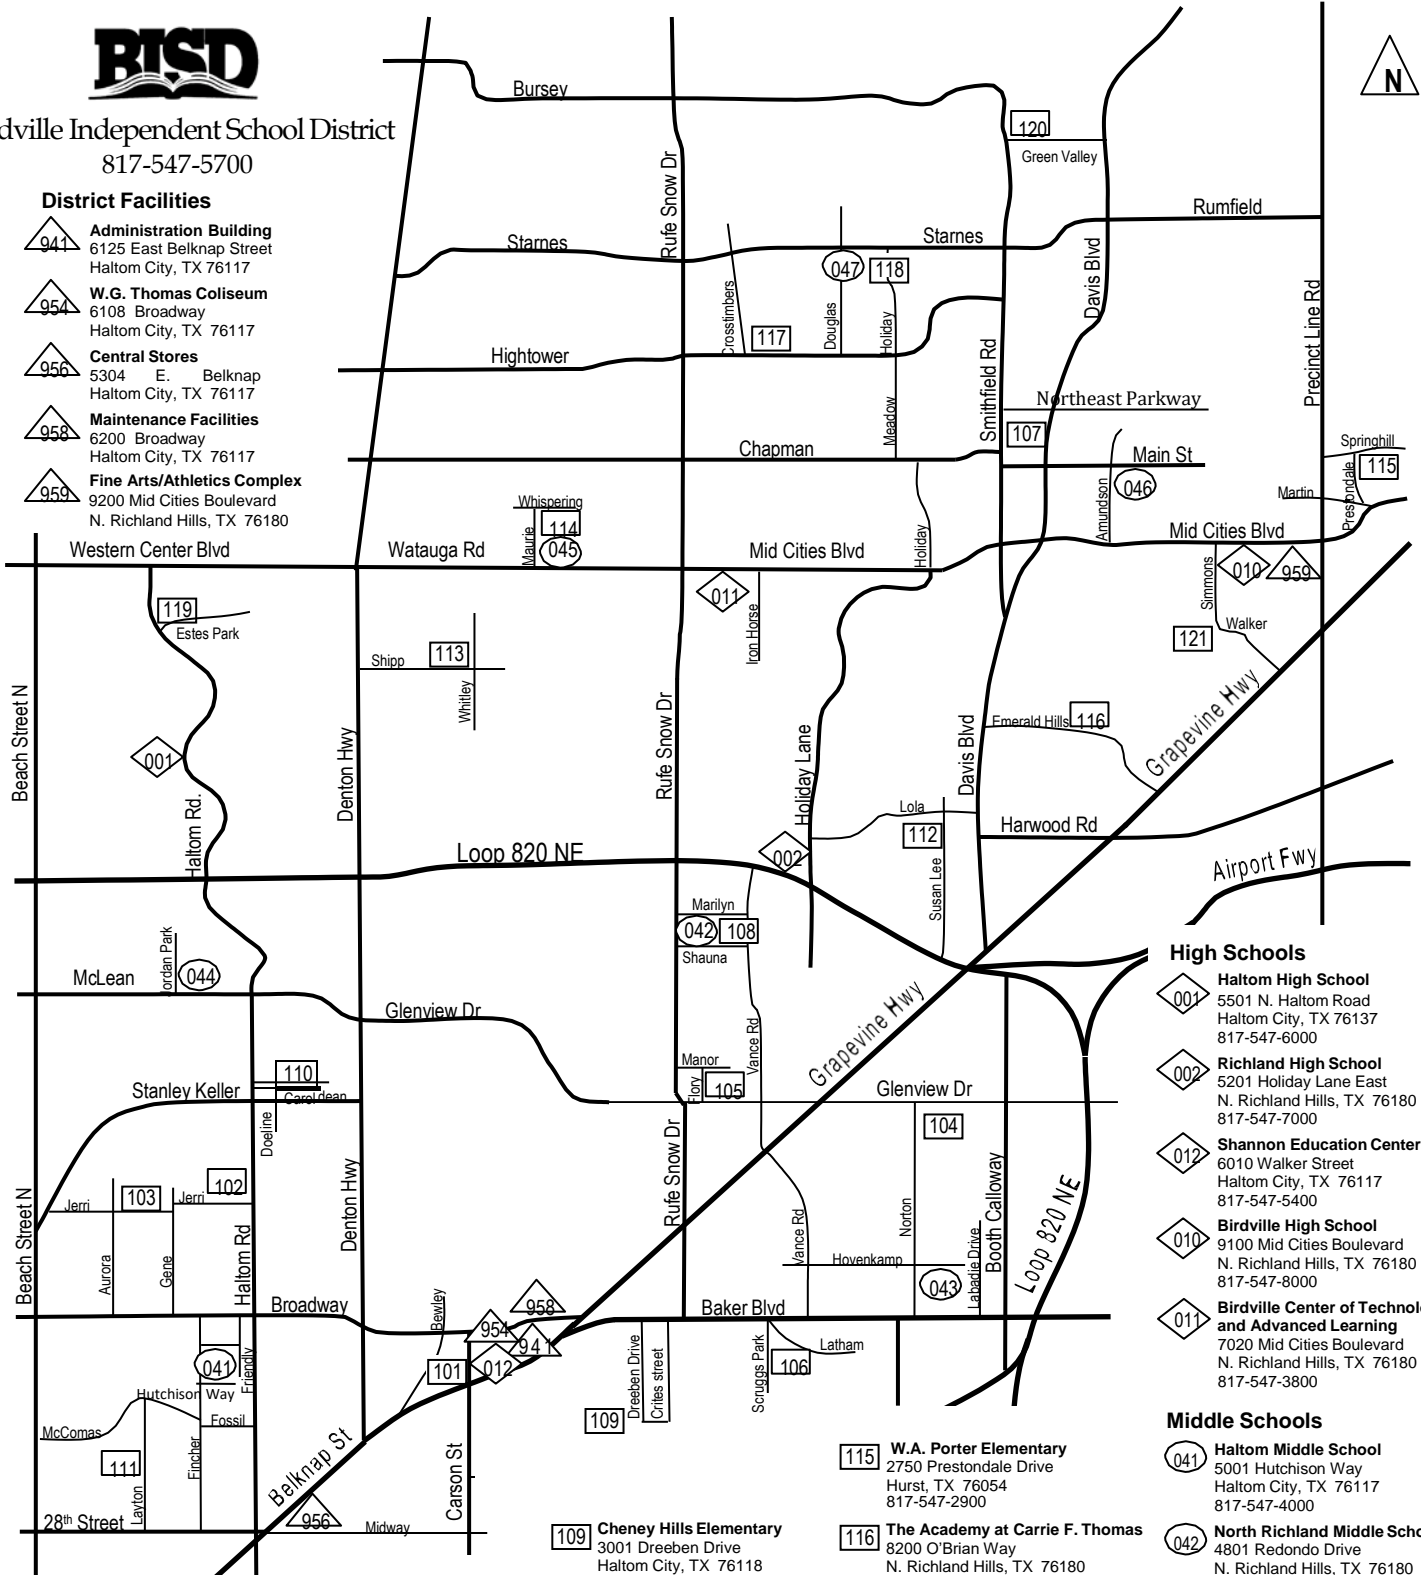

Birdville Independent School District  
817-547-5700

**District Facilities**

- 941 Administration Building  
6125 East Belknap Street  
Haltom City, TX 76117
- 954 W.G. Thomas Coliseum  
6108 Broadway  
Haltom City, TX 76117
- 956 Central Stores  
5304 E. Belknap  
Haltom City, TX 76117
- 958 Maintenance Facilities  
6200 Broadway  
Haltom City, TX 76117
- 959 Fine Arts/Athletics Complex  
9200 Mid Cities Boulevard  
N. Richland Hills, TX 76180